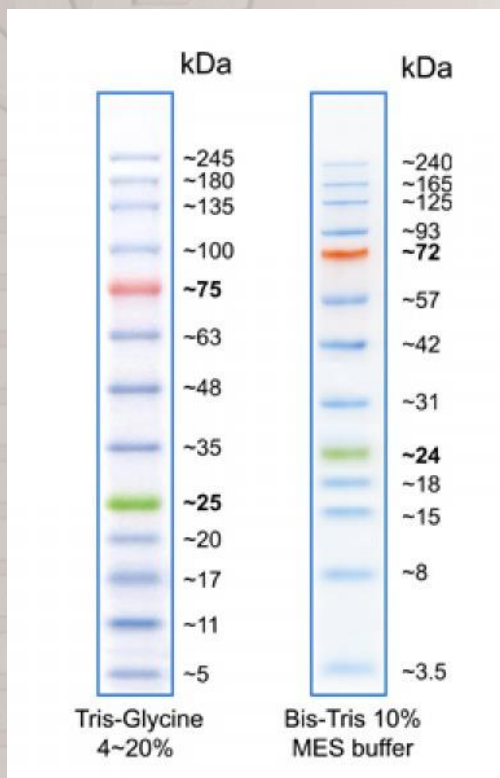

# Pre-stained Protein Ladder

cat#: PM008-0500

Regular: \$119/ladder  
Now ONLY: \$59.50/ladder

3 colours  
13 bands (same as BluEye  
with an extra 5kDa band)

contact Brianna to receive free ladder

Brianna Schneider • [brianna@froggabio.com](mailto:brianna@froggabio.com) • 1-(647)-919-5154