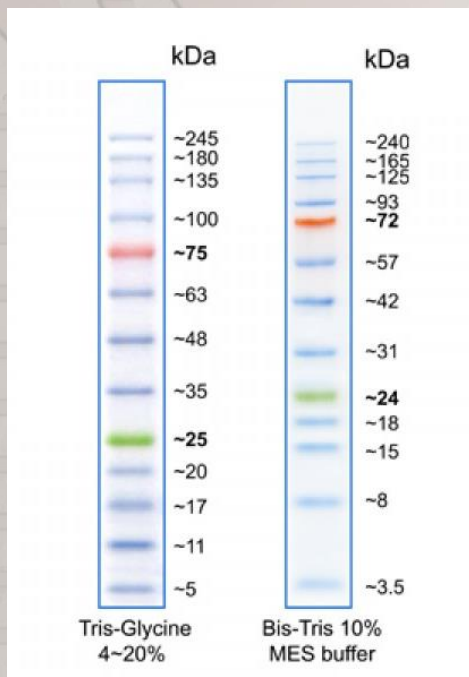

# Prestained Protein Ladder

cat#: PM008-0500

Regular: \$119  
Now only: \$79

3 colours  
13 bands (same as BluEye  
with an extra 5kDa band)  
500ul/vial

valid until August 31, 2018

Brianna Schneider • [brianna@froggabio.com](mailto:brianna@froggabio.com) • 1-(647)-919-5154