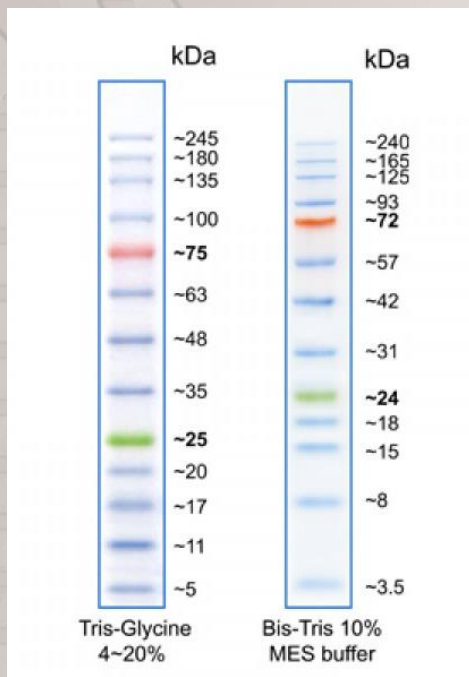

FroggaBio
scientific solutions

**Special summer
promotion**

Prestained Protein Ladder

cat#: PM008-0500

Regular: \$119
Now only: \$79

3 colours
13 bands (same as BluEye
with an extra 5kDa band)
500ul/vial

valid until August 31, 2018