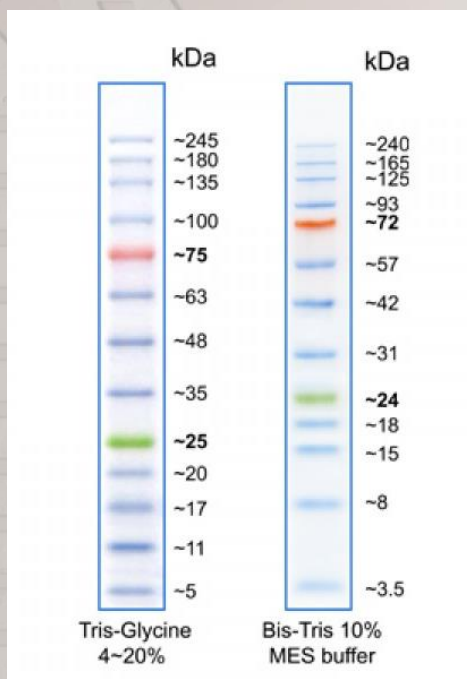

FroggaBio
scientific solutions

**End of year
promotion**

Prestained Protein Ladder

cat#: PM008-0500

Regular: \$119
Now only: \$79

3 colours
13 bands (same as BluEye
with an extra 5kDa band)
500ul/vial
3-5ul loading volume