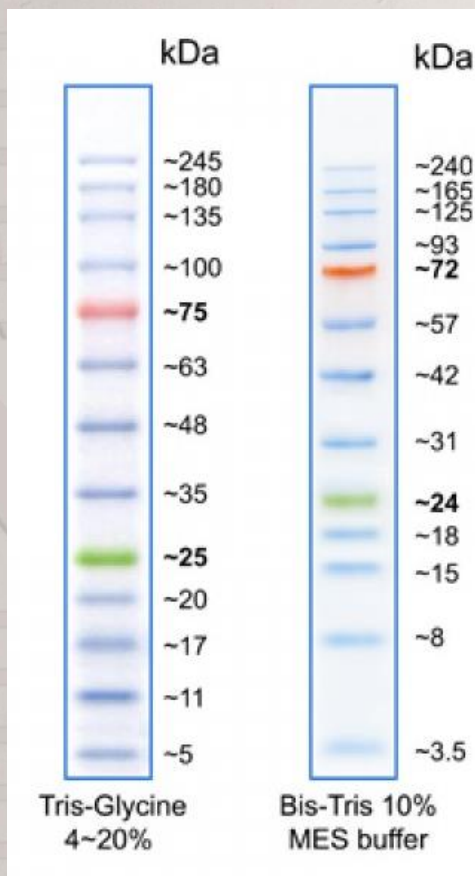

FrogaBio

scientific solutions

Buy 3 Get 1 Free

BLUelf Pre-stained Protein Ladder

**Regular Price:
\$99.88 per ladder**

Now: \$74.91 per ladder

Cat# PM008-0500

500 μ L per vial

Loading Volume: 3-5 μ L per well

Contact Chris@froggabio.com for your **FREE** ladder

Promotion valid until Dec 23rd 2019